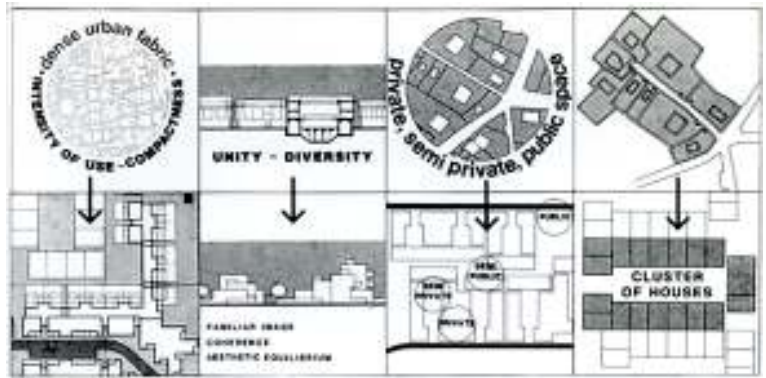

THARTHAR NEW TOWN, IRAQ

Residential Areas
Representative Community
Of 11.000 Residents

Masterplan of the
Representative Community

View of the Central Square

Community Neighborhood Centre - Entrance

THARTHAR NEW TOWN, IRAQ

Design Principles

Orientation

Typology of Clusters